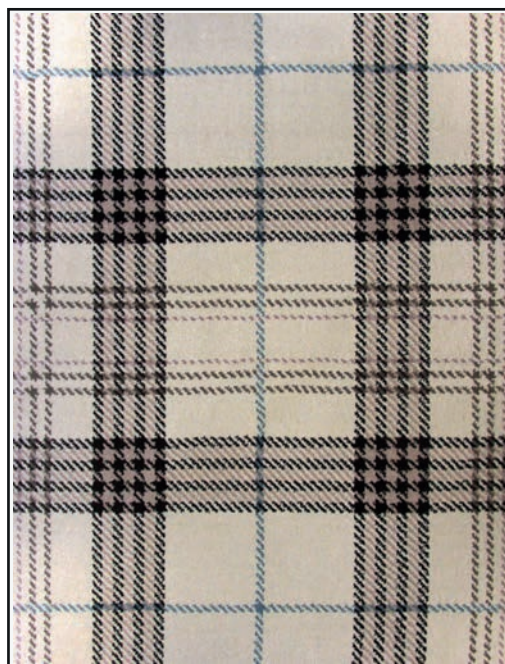

Grand Palazzo - St Marks

Product Description

Have you been searching for a unique carpet that your neighbours don't have? Then look no further! Our Grand Palazzo range is a luxurious wilton pile carpet that comes in a range of tartan designs. This range complements both traditional and modern styles around the home, with a beautiful multi-tonal tartan design that is sure to add depth to any room in your home. This range is made from 100% Polypropylene which is hard wearing, durable, and bleach cleanable meaning it is easy to clean and maintain.

Range Details	Properties	Technical Data	Technical Specification
Construction	100% Polypropylene	Fire Certification	BS 4790
Pile Type	Wilton	Slip Resistance	
Secondary Backing	-	Tog Rating	
Pile Height (mm)	10mm	Bleach Cleanable	Yes
Total Height (mm)	1.4		
Pile Weight (gr/m2)	2000		
Total Weight (gr/m2)			
Roll Width (m)	4 Metres		
Pattern Measurement	50cm x 50cm		
Country of Origin	Turkey		