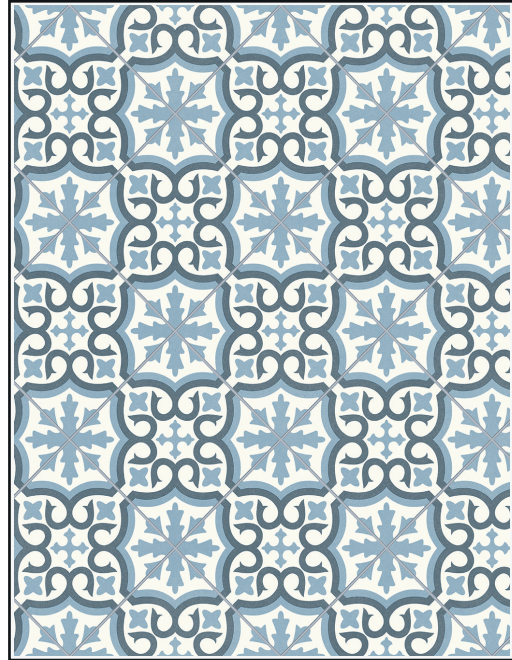

## Rhodes - Sky Blue Mosaic Tiles

### Product Description

Make a statement with beautiful designs and outstanding quality with our vinyl range Rhodes. Expertly constructed with cushioned foam backing for enhanced comfort underfoot, as well as a 0.2mm wear layer for a durable surface that is easy to clean and maintain. Boasting a stunning range of modern tile designs that promise to bring a touch of class and transcend many rooms in your home. Suitable for underfloor heating with an impressive 0,15 W/m.K thermal conductivity rating, our Rhodes vinyl range benefits from being easy to clean and maintain.