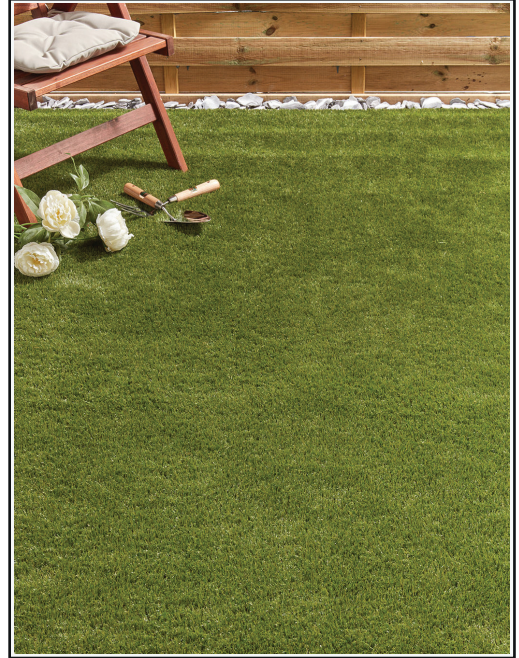

St Martin

Product Description

St Martin is a beautiful, natural-looking artificial grass that is sure to be a great addition to your garden! Boasting a superb five-star softness and wear rating, St Martin is the perfect choice if you love to relax on your grass on a nice summer day and is a safe place for the children to play. Made from silky smooth yarn, this grass is super soft and comfortable for the whole family to enjoy. Gone are the days of mowing and watering your lawn, this low maintenance alternative ensures you can enjoy your garden all year round!

Range Details	Properties	Technical Data	Technical Specification
Construction	PE & PP	Fire Certification	Efl
Primary Backing	Polypropylene	UV Resistance	3000h tested
Secondary Backing	Latex Mesh	Colour Fastness	Grade 4-5
Pile Height (mm)	40mm	VOC Emissions	Low Emissions
Total Height (mm)	42mm	Number of Tufts	18900/m ²
Pile Weight (gr/m ²)	818g/m ²	Machine Gauge	3/8 inch
Total Weight (gr/m ²)	1648g/m ²	Yarn Shape	C Shape
		Stitches per 10cm	18 +/- 10%