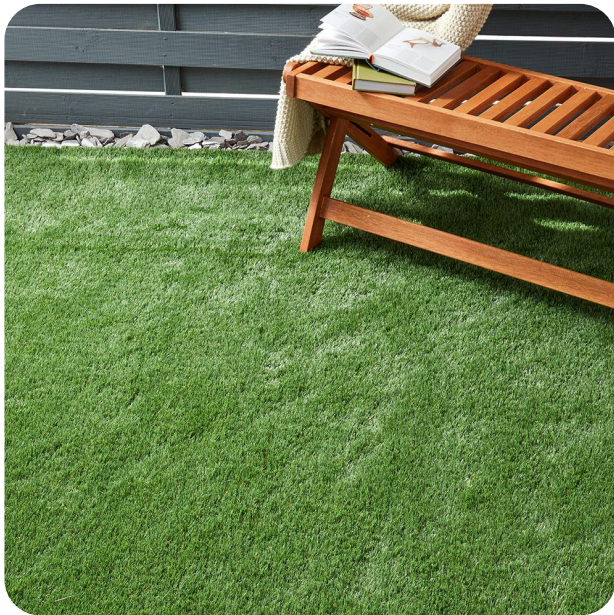

### Product Description

Barcelona is a fantastic all-round artificial grass that perfectly blends comfort and quality, making it ideal for the whole family to enjoy. With a five-star softness and 4.8 wear rating, it offers a durable, yet comfortable surface suited to everyday garden life.

Featuring a plush 33mm pile height and a four-yarn blend Barcelona delivers a strong, resilient finish while maintaining the realistic look for natural grass. Whether you need a safe space for children to play or a stylish setting for hosting garden gatherings, Barcelona is designed to keep up with your busy lifestyle.