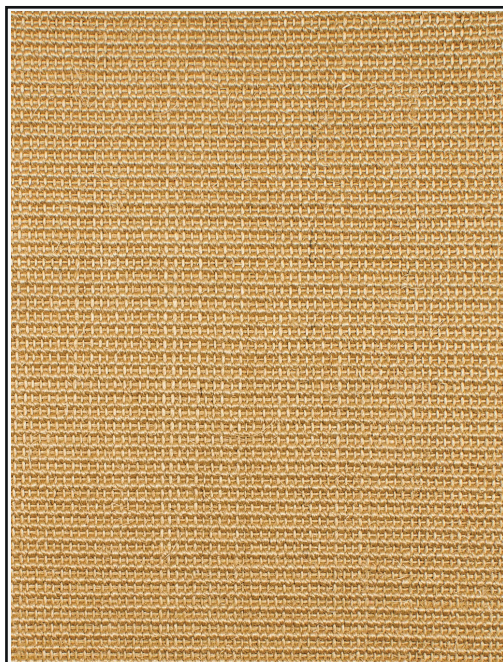

## Sisal Boucle - Blonde

### Product Description

Oozing with rustic charm, our magnificent range of Sisal Boucle carpets boast a natural woven texture that promises to add style and depth to any room! Luxuriously crafted from 100% sisal fibres that are durable in nature, our Sisal Boucle range offers a hardwearing carpet that will maintain its woven appearance making it perfect for those high traffic areas such as your stairs and hallways. Complete with a 6.5mm pile height and latex backing, our Sisal Boucle carpets are a fantastic addition to any home!

Range Details	Properties	Technical Data	Technical Specification
Construction	100% Sisal	Fire Certification	Efl
Pile Type	Woven	Slip Resistance	DS
Secondary Backing	Latex	Tog Rating	1.55
Pile Height (mm)	6.5	Thermal Resistance	0.155 m2 k/w
Total Height (mm)	7.5	Bleach Cleanable	No
Total Weight (gr/m2)	1,580 gr/m <sup>2</sup>	VOC Emissions Rating	Low Emissions
Roll Width (m)	4		
Pattern Measurement	N/A		
Country of Origin	Holland		