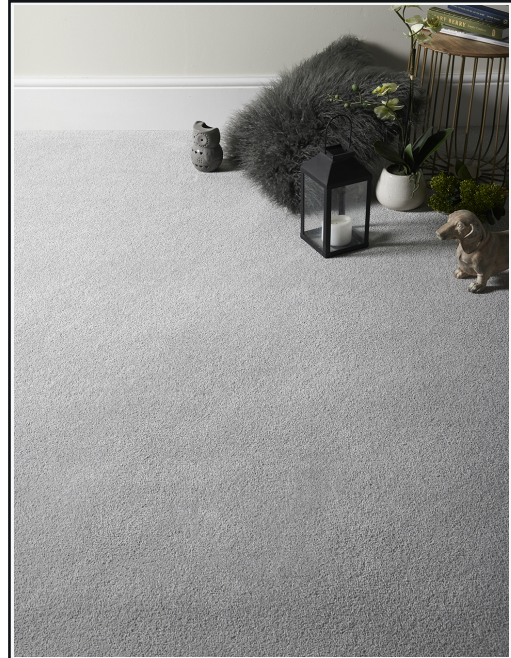

Luna - Grey Wisp

Product Description

Elevate your living spaces with our beautiful Luna range, offering an unparalleled blend of comfort, durability, and sophistication. Constructed from 100% polypropylene fibres, this carpet range offers a remarkable combination of durability and softness. Polypropylene is known for its exceptional resilience, making it resistant to wear, stains, and fading. This ensures that your carpet maintains its pristine appearance even in high-traffic areas, making it an ideal choice for busy households. The luxurious 14.5mm saxony pile height adds a touch of richness to your floors. With its plush and dense texture, this carpet provides a cushioned feeling underfoot, creating an inviting and cosy atmosphere in any room. To enhance its stability and longevity, Luna features action backing for an extra layer of strength and durability. With a wide selection of captivating colours, the Luna range allows you to elevate your space to suit your personal style.

Range Details	Properties	Technical Data	Technical Specification
Construction	100% Polypropylene	Slip Resistance	DS
Pile Type	Saxony	Machine Guage	1/10
Primary Backing	Woven Polypropylene	Tuft Density	162,749 tufts/m2
Secondary Backing	Action Backing	Water Fastness	5 on all colours
Pile Height (mm)	14.5mm	Light Fastness	6 on all colours
Total Height (mm)	16.5mm	Thermal Resistance	0.134m2k/w
Pile Weight (gr/m2)	2350g/m2	Tog Rating	1.34
Total Weight (gr/m2)	3000gr/m2	Bleach Cleanable	Yes
Roll Width (m)	4 & 5 Metres	VOC Emissions Rating	Low Emissions
Pattern Measurement	N/A		