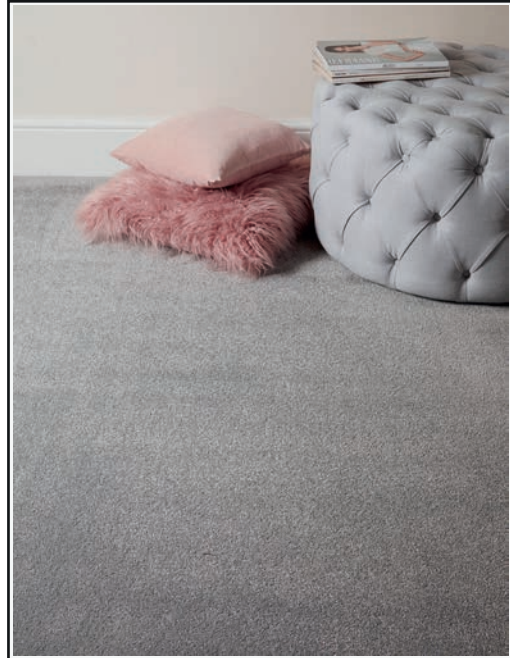

Kensington - Steel Grey

Product Description

The Kensington range is a deep pile heavyweight carpet range made from 100% Polypropylene yarn with an impressive 12.5mm pile height making it ideal for all areas of the home, including your stairs. Available in a whole host of stunning, timeless colours and thanks to its dirt and stain resistant yarn, this carpet performs as well as it looks!

Range Details	Properties	Technical Data	Technical Specification
Construction	100% Luxelle Polypropylene	Fire Certification	Efl
Pile Type	Saxony	Water Fastness	4/5 on all colours
Primary Backing	Woven Polypropylene	Light Fastness	6 on all colours
Secondary Backing	Action Backing	Slip Resistance	DS
Pile Height (mm)	12.5	Machine Guage	1/8
Total Height (mm)	15.5	Tog Rating	1.7
Pile Weight (gr/m2)	1966	Thermal Resistance	0.17 m2 k/w
Total Weight (gr/m2)	2746	Bleach Cleanable	Yes
Roll Width (m)	4 & 5	VOC Emissions Rating	E1 Formaldehyde
Pattern Measurement	N/A		
Country of Origin	United Kingdom		