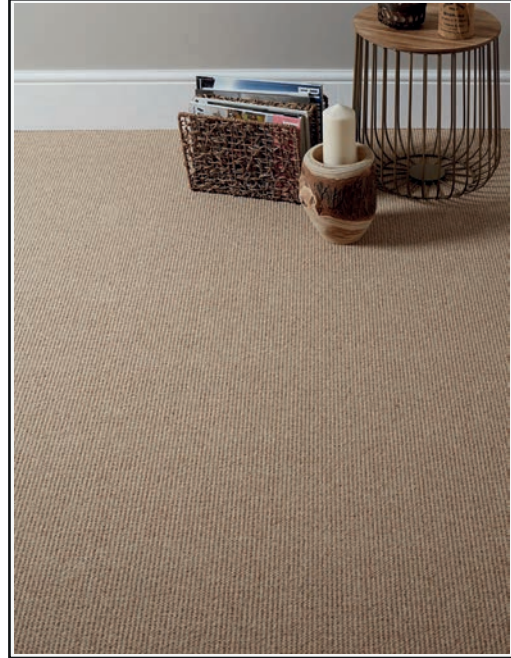

Dartmoor - Golden Beach

Product Description

Dartmoor is a fantastic, affordable wool loop range, available in 18 colours. Constructed in a 30oz two ply yarn, making a comfortable and long lasting pile. The secondary woven back means the carpet is perfect for any room in the home excluding bathrooms or wet areas, offering great quality through its 100% Pure New Wool make-up.

Range Details	Properties	Technical Data	Technical Specification
Construction	100% Wool	Fire Certification	Cfl-s1
Pile Type	Loop	Water Fastness	4/5 on all colours
Primary Backing	Woven Polypropylene	Light Fastness	5/6 on all colours
Secondary Backing	Action Backing	Slip Resistance	DS
Pile Height (mm)	5	Machine Guage	5/32
Total Height (mm)	7.9	Tog Rating	1.2
Pile Weight (gr/m2)	1017	Thermal Resistance	0.12 m2 k/w
Total Weight (gr/m2)	1954	Bleach Cleanable	No
Roll Width (m)	4 & 5	VOC Emissions Rating	E1 Formaldehyde
Pattern Measurement	N/A		
Country of Origin	United Kingdom		