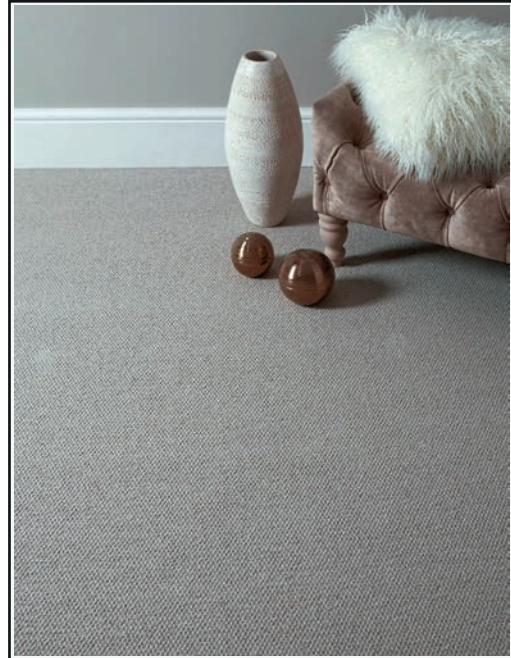

Dartmoor - Flagstone Grey

Product Description

Dartmoor is a fantastic, affordable wool loop range, available in 18 colours. Constructed in a 30oz two ply yarn, making a comfortable and long lasting pile. The secondary woven back means the carpet is perfect for any room in the home excluding bathrooms or wet areas, offering great quality through its 100% Pure New Wool make-up.

Range Details	Properties	Technical Data	Technical Specification
Construction	100% Wool	Fire Certification	Cfl-s1
Pile Type	Loop	Water Fastness	4/5 on all colours
Primary Backing	Woven Polypropylene	Light Fastness	5/6 on all colours
Secondary Backing	Action Backing	Slip Resistance	DS
Pile Height (mm)	5	Machine Guage	5/32
Total Height (mm)	7.9	Tog Rating	1.2
Pile Weight (gr/m2)	1017	Thermal Resistance	0.12 m2 k/w
Total Weight (gr/m2)	1954	Bleach Cleanable	No
Roll Width (m)	4 & 5	VOC Emissions Rating	E1 Formaldehyde
Pattern Measurement	N/A		
Country of Origin	United Kingdom		