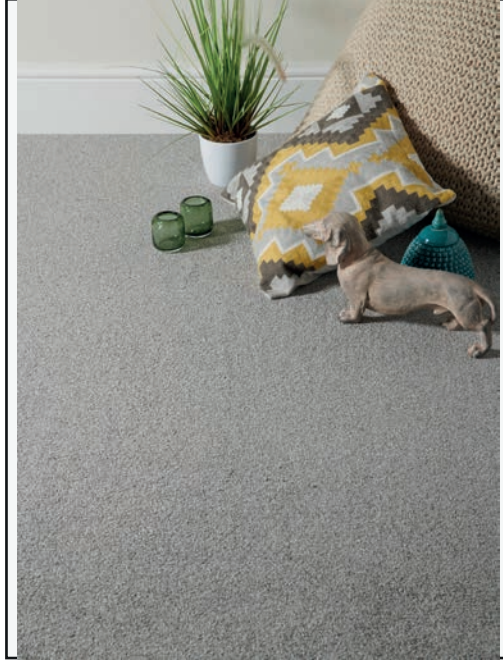

### Product Description

Are you looking for flooring that will transform your home and create ambiance? Our wonderful Covent Garden range is a subtly thick twist pile carpet that comes in a beautiful variety of contemporary colours that will look stunning in your home, adding a touch of undeniable charm throughout. Made with an exceptionally durable 100% Polypropylene yarn and an impressive 9mm pile height, Covent Garden also benefits from being bleach cleanable and is suitable for many rooms in your home as well as underfloor heating.