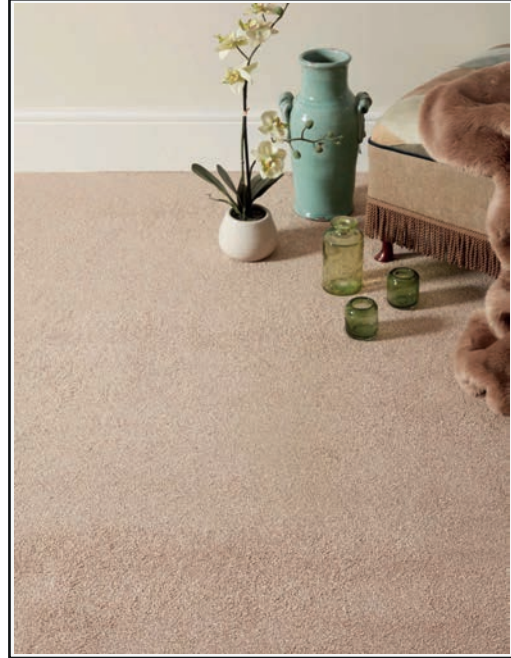

Bayswater - Cookie Dough

Product Description

The superb Bayswater carpet is a soft and luxurious deep pile, stain-resistant carpet that comes in whole host of amazing colours that boast a flecked affect. Made with an exceptionally durable and the impressive 12.5mm pile that allows the carpet to perform amazingly whilst feeling great underfoot.

Range Details	Properties	Technical Data	Technical Specification
Construction	100% Luxelle Polypropylene	Fire Certification	Efl
Pile Type	Saxony	Water Fastness	4/5 on all colours
Primary Backing	Woven Polypropylene	Light Fastness	6 on all colours
Secondary Backing	Action Backing	Slip Resistance	DS
Pile Height (mm)	12.5	Machine Guage	1/8
Total Height (mm)	15.5	Tog Rating	1.5
Pile Weight (gr/m2)	1966	Thermal Resistance	0.15 m2 k/w
Total Weight (gr/m2)	2746	Bleach Cleanable	Yes
Roll Width (m)	4 & 5	VOC Emissions Rating	E1 Formaldehyde
Pattern Measurement	N/A		
Country of Origin	United Kingdom		