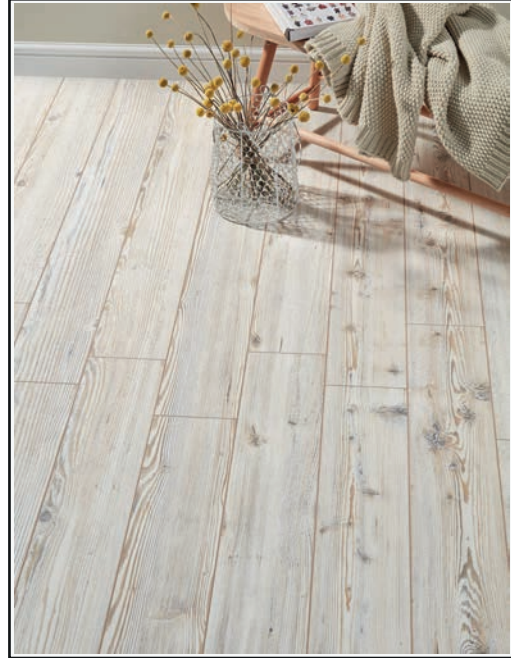

Residence Narrow - Siberian Spruce

Product Description

Achieve the charm of classic solid wood but without the expensive price tag with our beautiful Residence Narrow laminate range. The narrow 157mm planks are both tough and durable and measure 10mm in thickness meaning they can handle the demands of a busy, fast-paced family home. Manufactured in Europe with an impressive AC5 durability rating that is also conveniently easy to clean and maintain. Residence Narrow is a great choice for any room in the home, or for areas with low or heavier foot traffic in equal measure which is backed by the 30-year domestic warranty. Suitable for use over underfloor heating the Residence Narrow range has a thermal conductivity rating of 0,084 m²K/W so it can help warm up rooms around the home in an energy-sufficient way.

Range Details	Properties	Technical Data	Technical Specification
Construction	Laminate	Fire Certification	Cfl-S1
Surface	MX / Matrix	Slip Resistance	DS
Edge Profile	4V Bevel	Thermal Resistance	0,084 W(m.K)
Thickness (mm)	10mm	AC Rating	AC5
Board Width (m)	157mm	Water Rating	< 14 %
Board Length (m)	1380mm	Anti-Bacterial Coating?	Yes
Species	Oak	Resistance to Staining	Yes
Pack Coverage	1.3m ²	Wear Resistance	Class 33
Boards per Pack	6	Formaldehyde Rating	EN 717-1
Country of Origin	Germany	VOC Emissions Rating	Low Emissions
Variation in Pack	10 different panels		